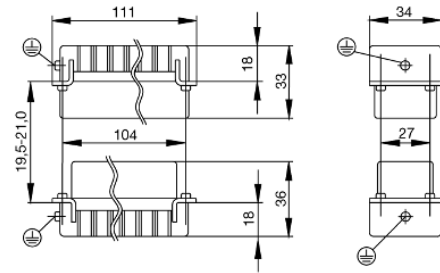

Data sheet

**HDC insert
HDC HEE 46 FC**

Weidmüller Interface GmbH & Co. KG
Klingenbergstraße 16
D-32758 Detmold
Germany
Fon: +49 5231 14-0
Fax: +49 5231 14-292083
www.weidmueller.com

Drawings